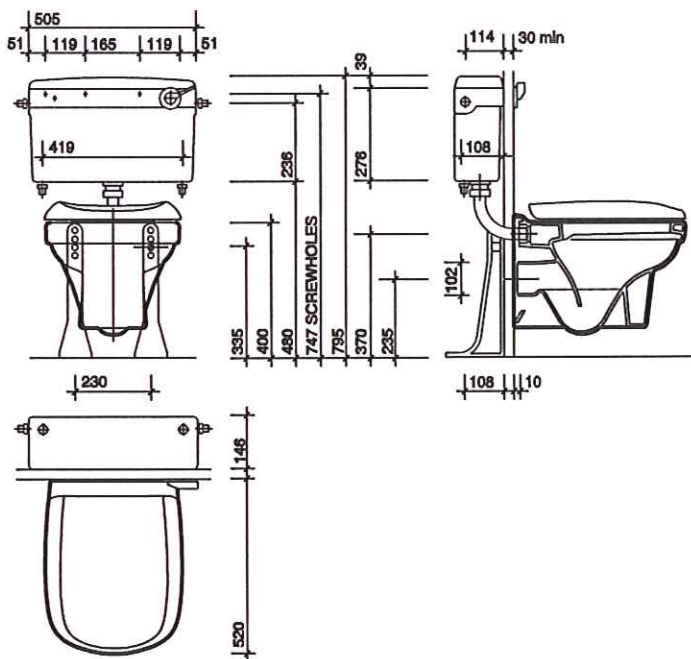

envy wall hung

co-ordinating envy range

Envy wall hung washdown WC suite, horizontal outlet

to specify/order:

Please use the eight character reference shown below.

- wc pan**
- Horizontal outlet NV1738WH
- Cistern and fittings assembly, 6L:
- BSIO CX9160XX
- SSIO CX9250XX
- seat and cover**
- Stainless steel:
- Seat and cover, top fix hinge NV7855WH
- Seat and cover, soft closing mechanism NV7995WH
- supporting bracket**
- Supporting bracket & fixing kit SR8138XX
- wc outlet connector**
- P trap outlet connector WF1240WH

- lever**
- Cistern lever, white CF3018WH
- Cistern lever, chrome plated CF3018CP
- (levers to suit up to 125mm wall)

applications
Commercial, Domestic, Hotels and Leisure.

material
Vitreous china.

colours
White WH.

fixings
Supporting brackets screwed to floor for non load bearing walls, up to 100mm thick.

note
Fastfix wall frame please refer to page 4:5:10

All measurements shown are in millimetres. Drawing sizes are not to scale.